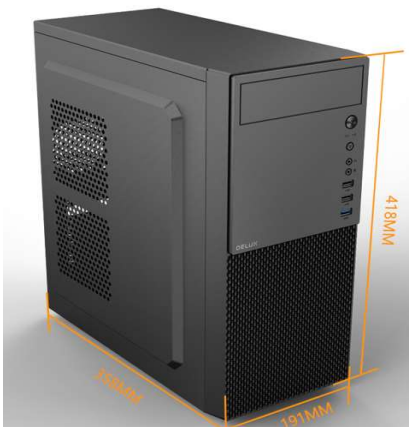

## MF3301 BUSINESS OFFICE CASE

Maximum height of CPU	130mm
Motherboard	ATX/MICRO ATX
Drive bays	3.5HDD*2 2.5SSD*3
Maximum VGA Cards up	320mm
PSU	P/S-2
Fan positions	front:120mm x 2 /Rear: 80mm X 1
Material of Chassis	SPCC 0.45MM