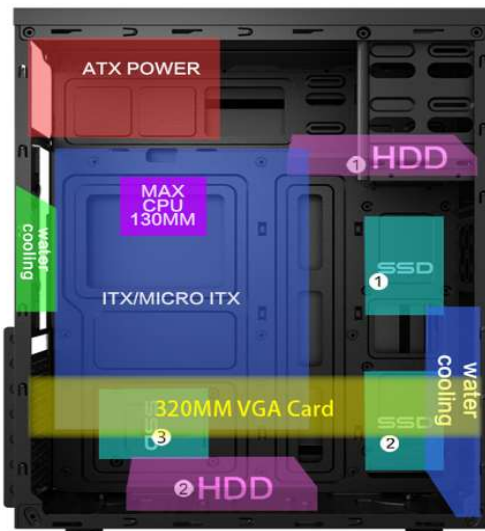

## MF3301 BUSINESS OFFICE CASE

Maximum height of CPU	130mm
Motherboard	ATX/MICRO ATX
Drive bays	3.5HDD*2 2.5SSD*3
Maximum VGA Cards up	320mm
PSU	P/S-2
Fan positions	front:120mm x 2 /Rear: 80mm X 1
Material of Chassis	SPCC 0.45MM