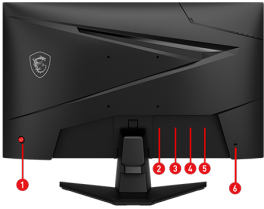

Optimized for seamless compatibility with gaming consoles like PS5 and Xbox Series X|S.

AI Vision

Smart black tuner to brighten your day by bringing out the fine details in dark areas.

Dimension with Stand (W x D x H)	613.5 x 249.7 x 438.5 mm (24.15 x 9.83 x 17.26 inch)
Dimension without Stand (W x D x H)	613.5 x 62.1 x 362.5 mm (24.15 x 2.44 x 14.27 inch)
Weight (NW / GW)	4.2 kg (9.26 lbs) / 6.25 kg (13.78 lbs)
Carton Dimension (W X D X H)	683 x 127 x 448 mm (26.89 x 5 x 17.64 inch)
Accessories	1x HDMI™ Cable (2.0), 1x Power Cord (C13), 1x Power Adaptor, 1x Quick Guide
Note	HDMI™: 1920 x 1080 (Up to 200Hz) DisplayPort: 1920 x 1080 (Up to 200Hz) Support: HDMI™ CEC; Non Support: KVM, PIP/PBP

CONNECTIONS

1. 5-way Joystick Navigator
2. HDMI™ 2.0b (FHD@200Hz)
3. Display Port 1.2a (HBR2)
4. Headphone out
5. DC-in
6. Kensington Lock